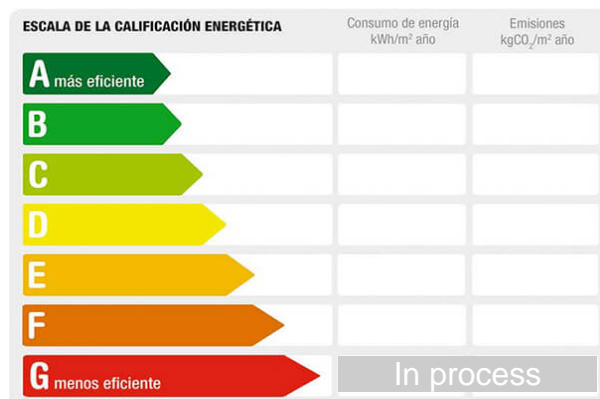

Sqm built: 60	Floor: scaffold	Living area: 55
Hot water: individual	Bedrooms: 4	Bathrooms: 1
Toilets: 1	Outward/Inward: outward	

Description:

AMARA BERRI. ESTUPENDA OFICINA EN LA CALLE FERRERIAS-OLAETA.

Con obra reciente y estado impecable.

La ubicación es excelente, a dos minutos del estadio de Anoeta y la estación del topo, frente a la iglesia del Rosario y junto a uno de los pasadizos de Carlos I.

Esta a pie de calle, dos escaparates y distribuida en tres despachos independientes y una cuarta zona como archivo y/o almacenaje en el que encontramos un baño con ducha.

Tiene ventanas y persianas motorizadas, alarma con videovigilancia, puerta de seguridad.

Con radiadores eléctricos y termo para el agua caliente.

Muchas posibilidades de uso, como oficina, despacho, comercio, etc.

Zona de tránsito y con más oficinas y comercios alrededor.

Acceso directo a la carretera de circunvalación de la ciudad y autovía.

REFERENCIA: BA331-O, www.alquileresdonostia.com